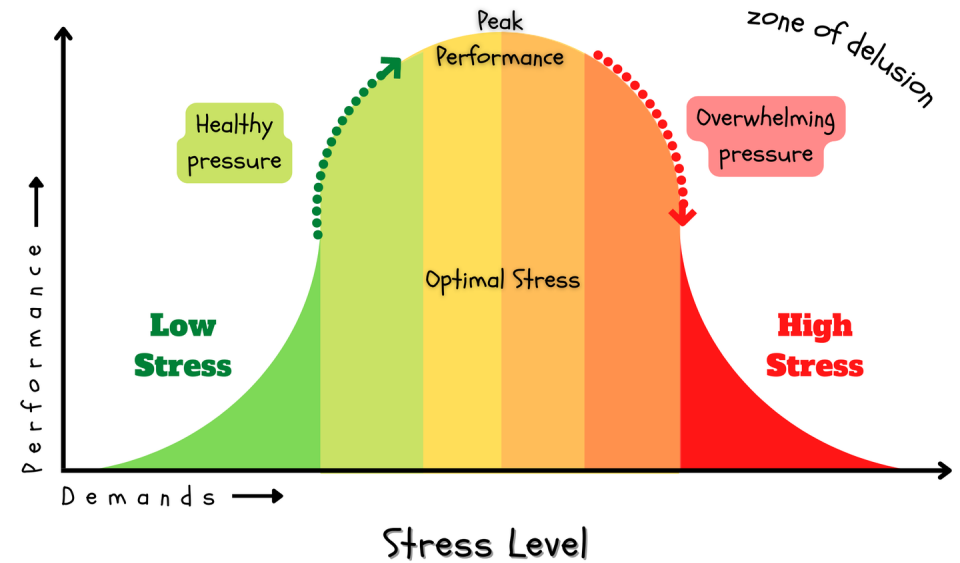

Year 3 Writing must be completed by **MONDAY 16TH March, 2026.**

Test Preparation – Goldilocks Principle

SALTWATER
P-9 COLLEGE
wisdom begins with wonder

Stress Performance Curve

Low	Moderate	Optimal	High	Too high
Inactive Bored Unchallenged	Engaged Focused Motivated	Confident In control Productive	Distracted Fatigue Overwhelm	Exhaustion Anxiety Burnout
"I wish I had more to do!"	"I'm feeling focused & energised"	"Now I'm really in the zone"	"I feel anxious & unfocused"	"I can't take this anymore"